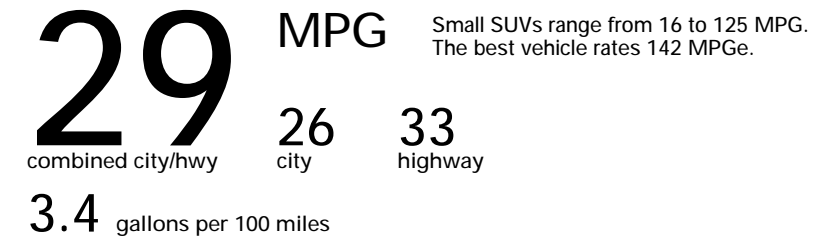

2022 TUCSON SE FWD

**2021 Insurance Institute for Highway Safety
TOP SAFETY PICK+**

SOLD TO: CA296 DOWNEY HYUNDAI 7550 FIRESTONE BLVD DOWNEY CA 90241	SHIPPED TO: CA296	<h2>GOVERNMENT 5-STAR SAFETY RATINGS</h2> <p>This vehicle has not been rated by the government for overall vehicle score, frontal crash, side crash or rollover risk.</p> <p>Source: National Highway Traffic Safety Administration (NHTSA). www.safercar.gov or 1-888-327-4236</p>
VIN: 5NMJA3AE3NH069639 MODEL: 85402F45 ENGINE: G4KNMK279123 PORT OF ENTRY: MA EXTERIOR COLOR: INTENSE BLUE INTERIOR/SEAT COLOR: BLACK/BLACK TRANSPORT: TRUCK ACCESSORY WEIGHT: 43 lbs./ 20 kgs. EMISSIONS: This vehicle is certified to meet emission requirements in all 50 states		

Fuel Economy

You save
\$500
 in fuel costs over 5 years compared to the average new vehicle.

Annual fuel cost
\$1,200

Fuel Economy & Greenhouse Gas Rating (tailpipe only) Smog Rating (tailpipe only)

This vehicle emits 314 grams CO₂ per mile. The best emits 0 grams per mile (tailpipe only). Producing and distributing fuel also create emissions; learn more at fueleconomy.gov.

FOR THIS VEHICLE:

FINAL ASSEMBLY POINT: MONTGOMERY, ALABAMA U.S.A.

COUNTRY OF ORIGIN:

ENGINE: U.S.A.

TRANSMISSION: U.S.A.

321 A