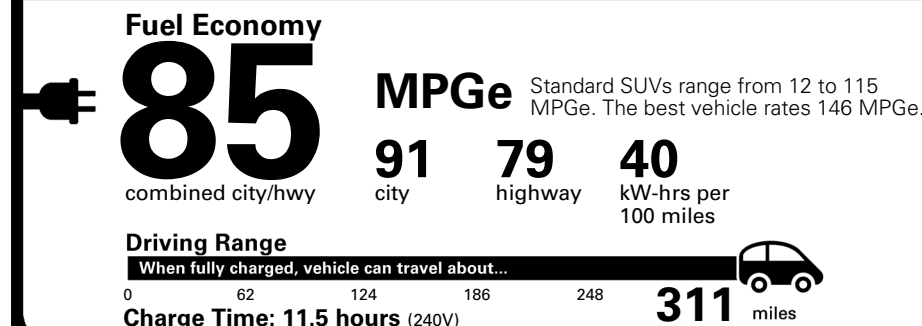

Inland Freight & Handling : \$1,600.00
Total Price : \$78,395.00

Proudly Supporting Hyundai Hope On Wheels and the Fight Against Pediatric Cancer Since 1998.

Fuel Economy and Environment

You save \$3,500 in fuel costs over 5 years compared to the average new vehicle.