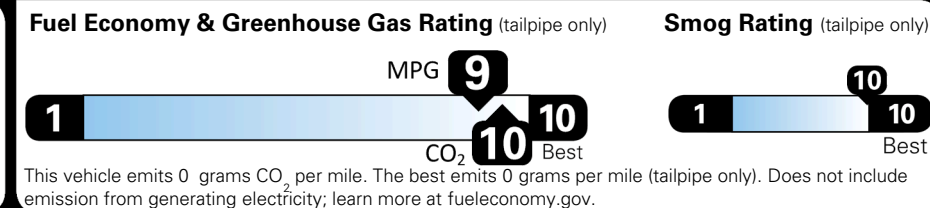

Actual results will vary for many reasons, including driving conditions and how you drive and maintain your vehicle. The average new vehicle gets 29 MPG and costs $8,500 to fuel over 5 years. Cost estimates are based on 15,000 miles per year at $0.17 per kW-hr. MPGe is miles per gasoline gallon equivalent. Vehicle emissions are a significant cause of climate change and smog.

fueleconomy.gov

Calculate personalized estimates and compare vehicles

Manufacturer's suggested retail price includes manufacturer's recommended pre-delivery service. Gasoline license and title fees state and local taxes and dealer installed options and accessories are not included in the manufacturer's suggested retail price. This label has been affixed to this vehicle by Hyundai Motor America, pursuant to the requirements of 15 U.S.C. 1231 et seq. which prohibits its removal or alteration prior to delivery to the ultimate purchaser.

PARTS CONTENT INFORMATION FOR VEHICLE IN THIS CARLINE:
U.S./CANADIAN PARTS CONTENT: 60 %
MAJOR SOURCES OF FOREIGN PARTS CONTENT: KOREA: 26 %

Note: Parts content does not include final assembly, distribution, or other non-parts costs.
FOR THIS VEHICLE:

FINAL ASSEMBLY POINT: ELLABELL, GEORGIA, U.S.A
COUNTRY OF ORIGIN:
ENGINE: U.S.A
TRANSMISSION: U.S.A

114 H

VIN: 7YAMYFS59TY010210