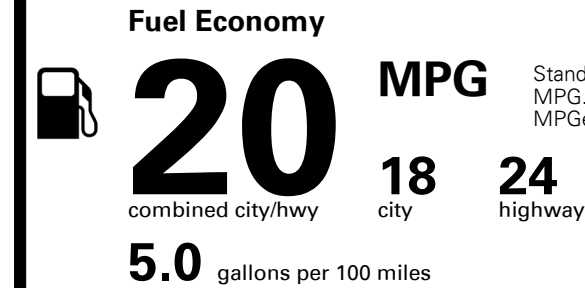

Inland Freight & Handling :

\$1,600.00

Total Price :

\$46,810.00

Proudly Supporting Hyundai Hope On Wheels and the Fight Against Pediatric Cancer Since 1998.

EPA DOT Fuel Economy and Environment

Gasoline Vehicle

Standard SUVs range from 12 to 115 MPG. The best vehicle rates 146 MPGe.

You spend \$4,000
 more in fuel costs over 5 years compared to the average new vehicle.

Annual fuel cost \$2,500

Fuel Economy & Greenhouse Gas Rating (tailpipe only)