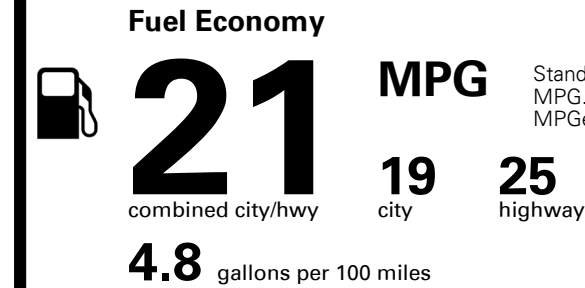

Inland Freight & Handling : \$1,600.00
Total Price : \$48,150.00

Proudly Supporting Hyundai Hope On Wheels and the Fight Against Pediatric Cancer Since 1998.

EPA DOT Fuel Economy and Environment

Gasoline Vehicle

Standard SUVs range from 12 to 115 MPG. The best vehicle rates 146 MPGe.

You spend \$3,250
 more in fuel costs over 5 years compared to the average new vehicle.

Annual fuel cost \$2,350

Fuel Economy & Greenhouse Gas Rating (tailpipe only)