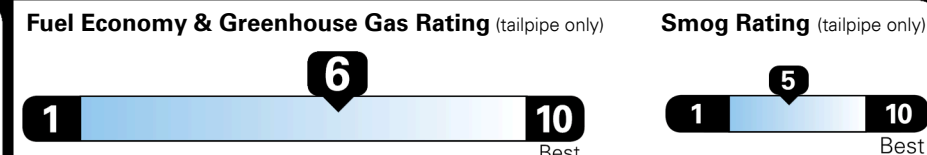

EPA DOT Fuel Economy and Environment

Gasoline Vehicle

Fuel Economy
31 MPG
combined city/hwy
3.2 gallons per 100 miles

Midsized Cars range from 15 to 140 MPG. The best vehicle rates 140 MPGe.

28 city
35 highway

You save $1,000
in fuel costs over 5 years compared to the average new vehicle.

Annual fuel cost $1,750